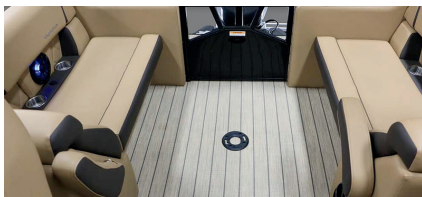

Max HP 300	Fuel Cap. 50 gal	Max lbs Cap. 2,792 lbs
Max Persons 12 / 1,629 lbs	Deck Length 22'	Length 22'11"

STANDARD FEATURES

- Patented All-Aluminum All-welded Interlocking Deck System
- Garmin Dual 9" Flush-mount Multi-function Displays
- Digital Switching & Push Button Redundancy
- 3 Spoke Designer Steering Wheel
- 4 Chaise Lounges w/Integrated Fold Down Armrests
- Bow, Mid, and Aft USB Charging
- Lighted Cup Holders
- Portable Armrests w/Cup Holders
- Privacy Room
- Rear Entry Gate
- Refrigerated Cup Holder at Helm
- Removable Table
- Stainless Fold Down Cleats
- Stainless Ladder
- Stainless Navigation, Anchor and Docking Lights
- Stainless Prop w/Engine Purchase
- Stainless Bumper Quick Release Hardware
- Four Custom Veranda Bumpers
- Ratchet Mooring Cover
- Tilt-out Trash Receptacle
- 27" Triple-toon Performance Package
- NEW Custom Fiberglass Bow
- NEW Custom Aft Caps and Speaker Panels
- Hydraulic Tilt Steering
- Lifting Strakes
- Ski Tow Pylon
- Integrated VLP Performance Motor Pod
- Industry-Leading 0.100 Gauge Pontoon Tubes
- Center Toon In-floor Storage
- Choice of Woven Pewter Grey, Woven Khaki Tan, Woven Teak Distressed Grey, & Woven Teak Coconut Tan Marine Grade Flooring
- Dual Battery Switch
- Electric Bimini w/L.E.D. Bimini Light
- "High Rise" Hydraulic Helm Chair
- Wet Sounds Manufacturer-tuned Bluetooth USB Streaming Audio System w/Seven Band Digital Equalization
- Wet Sounds Swim Platform Audio Remote
- Wet Sounds Backlit Cabin Speakers
- Wet Sounds 10" Subwoofer Bass w/Amplifier and RGB Lighting
- Wet Sounds 6x9 Rear Swim Platform Area Speakers w/TecNiq Diffused RGB Glow Lighting
- Designer Vertex Series Gates
- Vertex Designer Fluted Powder Coat Railing
- Totally Redesigned Vertex Seating w/Elevated Onboard Sound
- RGB Underwater Lights
- RGB Underdeck Lights
- RGB Interior Mood Lighting
- Elevated SeaDek-lined Helm Platform w/RGB Lighting
- Rotational Molded Wood-free Seat Bases w/Water Management