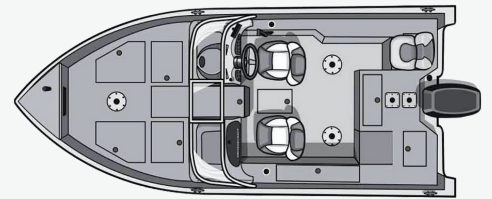

# DELTA

DELTA 178 FXS W/ OPTIONS

**Max HP**  
150

**Fuel Cap.**  
32 gal

**Max Persons**  
7 / 900 lbs

**Length**  
17'11"