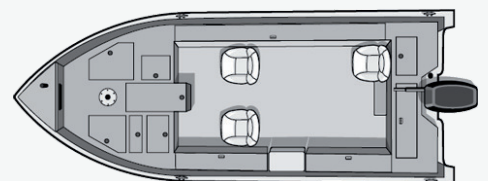

DELTA 188 DC PRO

Max HP
90

Fuel Cap.
38 gal

Max Persons
5 / 700 lbs

Length
18'11"

DELTA 188 T