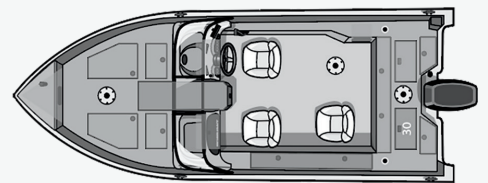

DELTA 178 FXS

Max HP
175

Fuel Cap.
38 gal

Max Persons
7 / 900 lbs

Length
18'8"