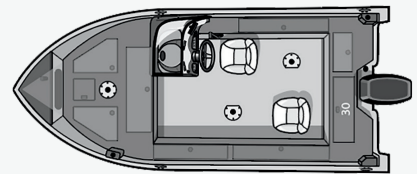

# STEALTH

STEALTH 166 SC w/ OPTIONS

<b>Max HP</b>	<b>Fuel Cap.</b>
90	11 gal
<b>Max Persons</b>	<b>Length</b>
6 / 900 lbs	15'10"

**STEALTH 166 SC**