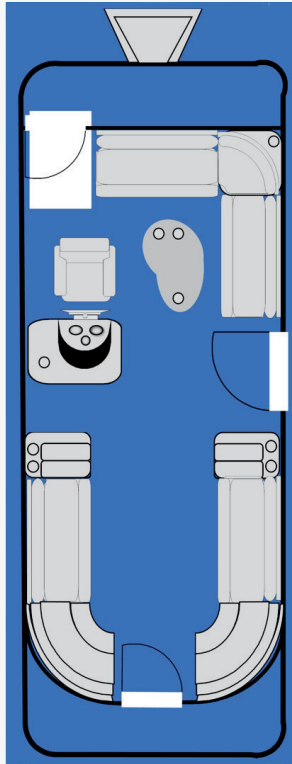

STANDARD SPECS

- 8x20 Deck
- 23" Pontoon Logs
- Aluminum Helm
- Bimini Top
- 4 Step Boarding Ladder
- 12 Gallon Fuel Tank
- Master Power Switch
- 1 Fish Seat
- Max 90 HP
- Max 12 Persons

COLORS

EXTERIOR

- BLUE
- RED
- BLACK
- CHARCOAL

FLOORING

- JAVA
- BAMBOO
- TEAK

SPORT COUNTRY

160 GEBHARDT RD.
BLACK RIVER FALLS, WI 54615 715-284-7228

2200 CRUISE

CALL FOR PRICING
FREE DELIVERY WITHIN 100 MILES

STANDARD SPECS

- 8x20 Deck
- 23" Pontoon Logs
- Deluxe Fiberglass Helm
- Plush Furniture
- Bimini Top
- Digital Switching
- UFLEX NFS Steering
- 4 Step Boarding Ladder
- 12 Gallon Fuel Tank
- Master Power Switch
- 2 Front Facing Lounger
- Bench and Armrest
- Reclining Captain Chair
- Rear Corner Bench Seat
- Max 90 HP
- Max 12 Persons